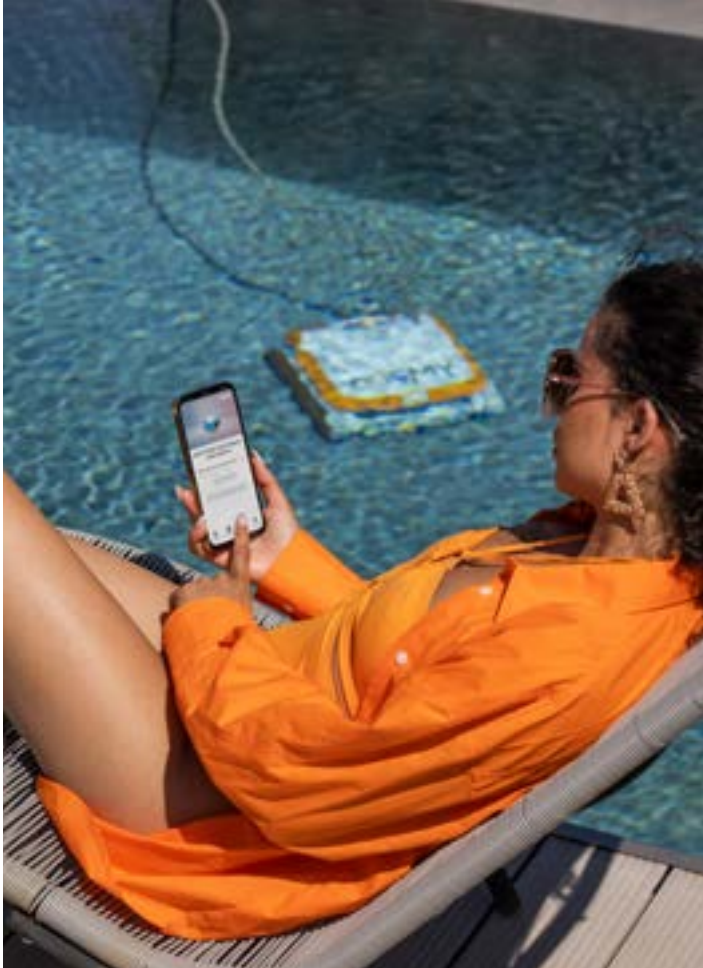

A REVOLUTION?

*Yes, and
a beautiful one too!*